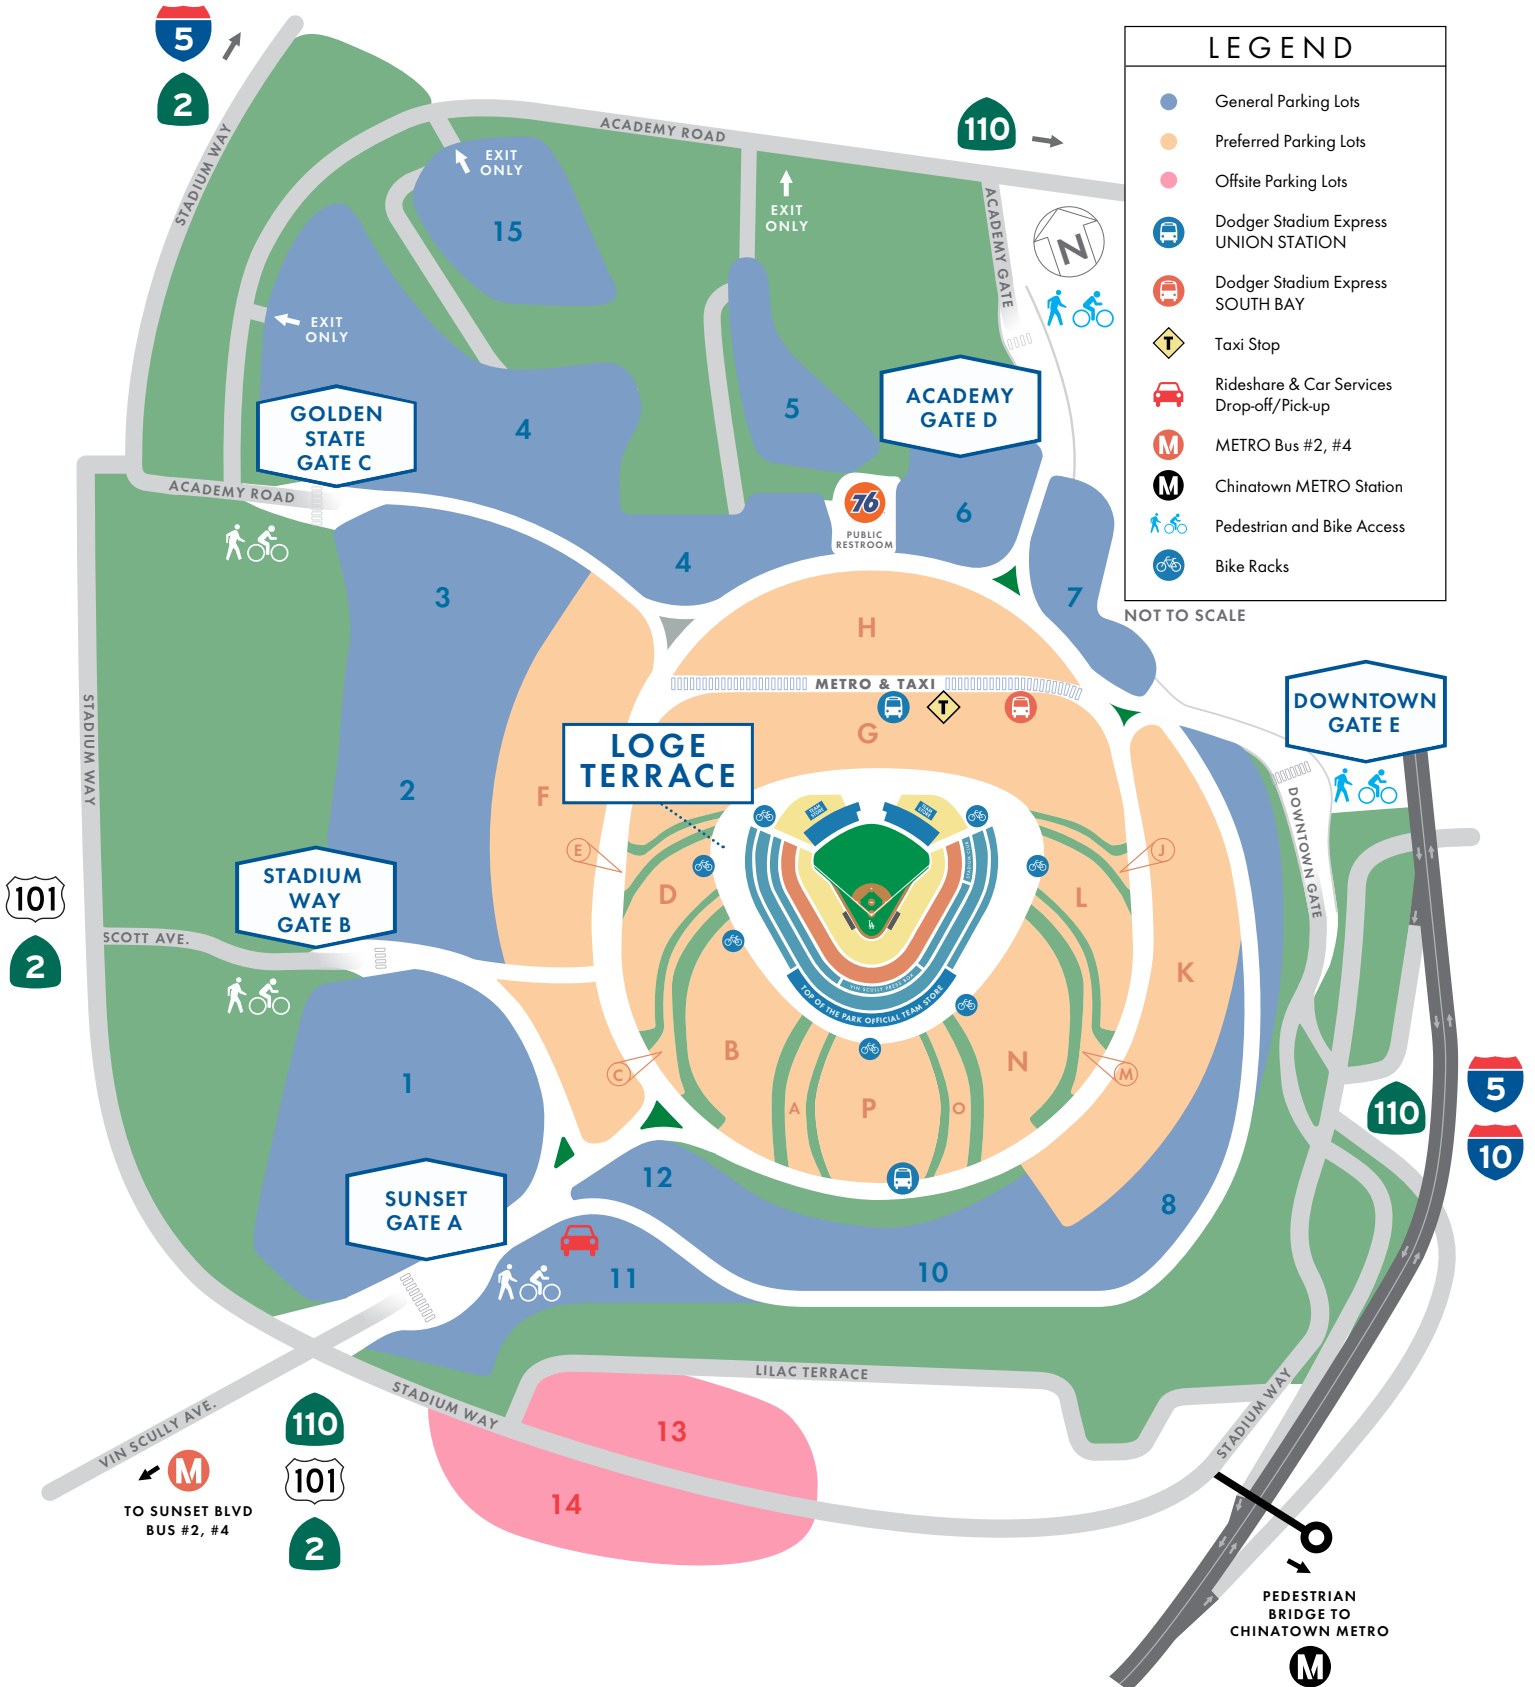

# TRANSPORTATION ROUTES AND PARKING

LEGEND	
	General Parking Lots
	Preferred Parking Lots
	Offsite Parking Lots
	Dodger Stadium Express UNION STATION
	Dodger Stadium Express SOUTH BAY
	Taxi Stop
	Rideshare & Car Services Drop-off/Pick-up
	METRO Bus #2, #4
	Chinatown METRO Station
	Pedestrian and Bike Access
	Bike Racks

NOT TO SCALE